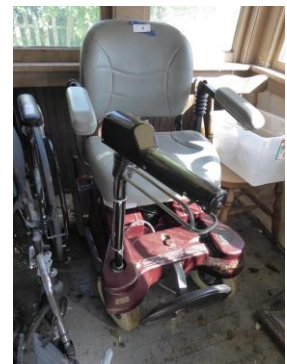

Hamele Auction & Realty

LIKE US ON